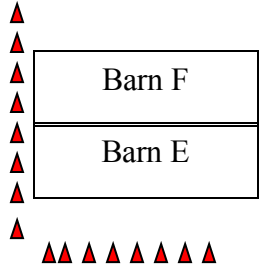

△ = RV SITE

Upper level Pens
Day parking

PANEL PENS
For an RV with the pens choose Section C
RV

RV SECTION D
BARN SECTION D

BLACKHAWK ARENA & EVENT CENTER SALINA, UTAH

Stall & RV Layout

Barn Section A is best for RV Section A

Barn Section B is best for RV Section B

Barn Section C is best for RV Section C

Barn Section D (Lower Level) is best for RV Section D