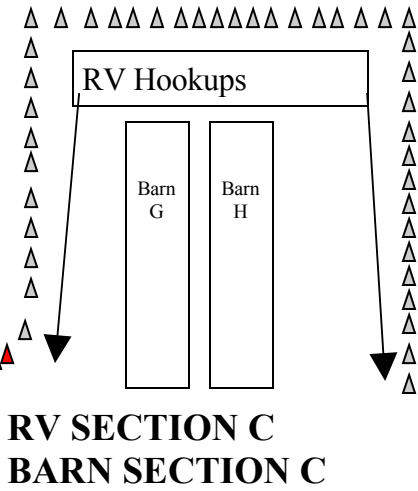

△ = RV SITE

Upper level Pens
Day parking

PANEL PENS
For an RV with the pens choose Section C
RV

RV SECTION D
BARN SECTION D

BLACKHAWK ARENA & EVENT CENTER SALINA, UTAH

Stall & RV Layout

Barn Section A is best for RV Section A

Barn Section B is best for RV Section B

Barn Section C is best for RV Section C

Barn Section D (Lower Level) is best for RV Section D